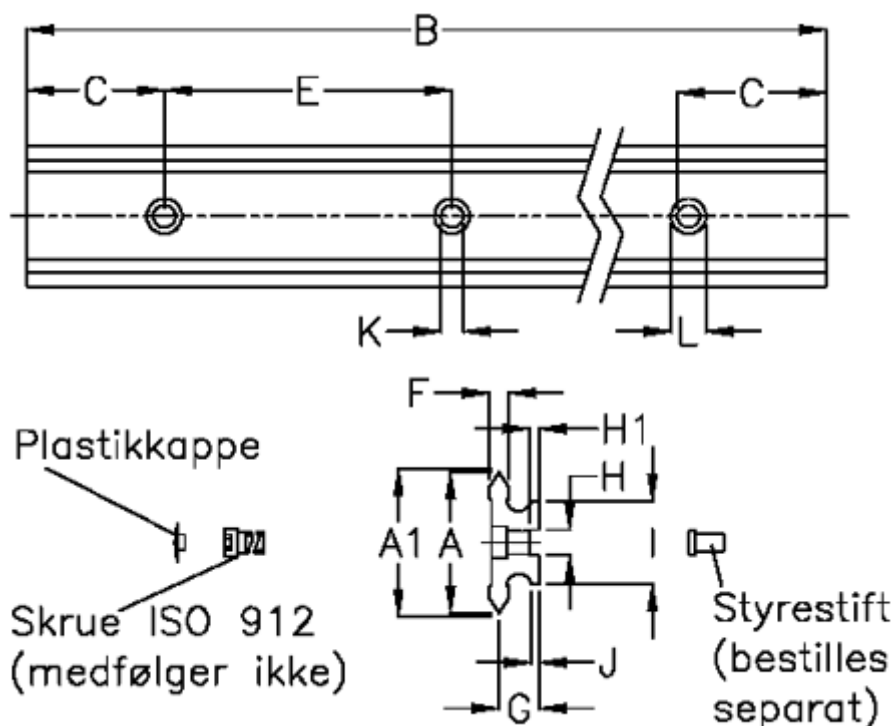

Article number: 0571205536

Description: Hepco GV3 slide NS 35 L536 P3
with counterbored holes

Measures

A	= 35	G	= 10.2	Weight kg/1000 = 2.30
A1	= 36.38	H	= 8	
B	= 536	H1	= 3.0	
C	= 43.0	I	= 25.4	
E	= 90	J	= 2.60	
F	= 4.93	K	= 7.0	
For bearing	= J25	L	= 11 x 6.1	
For guide pin	= SDP8	Precision type	= P3	